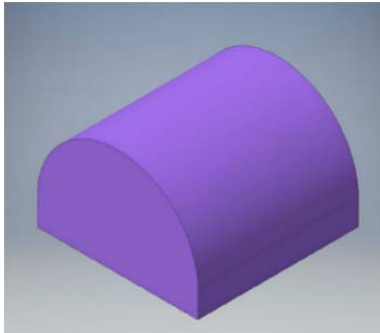

# Awning Styles

Shed with Sign Panel

Radius Marquee

Concave

Waterfall

Shed

Marquee

Dome

Slant

Half Round/Barrel

Patio

***Dimension Terms***