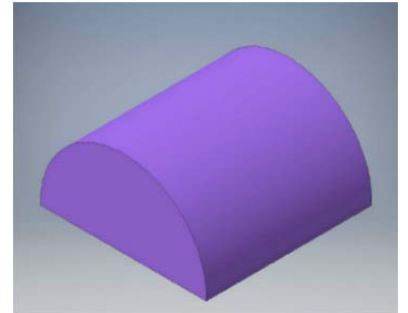

# Awning Styles

Shed with Sign Panel

Radius Marquee

Concave

Waterfall

Shed

Marquee

Dome

Slant

Half Round/Barrel

Patio

***Dimension Terms***