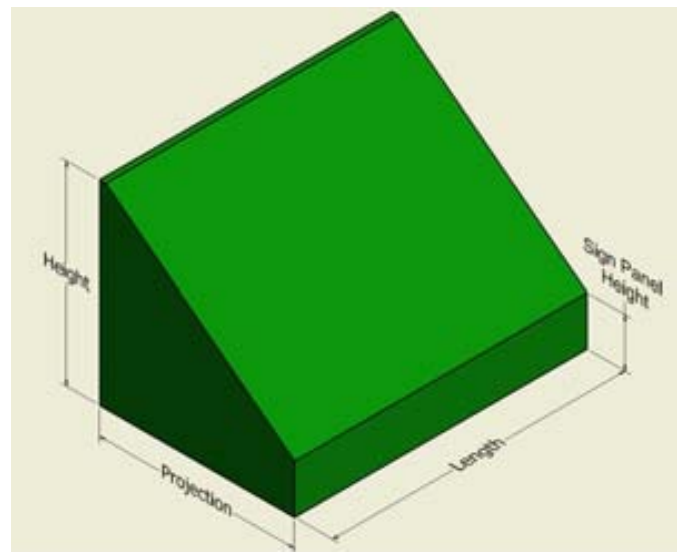

# Awning Styles

Shed with Sign Panel

Radius Marquee

Concave

Waterfall

Shed

Marquee

Dome

Slant

Half Round/Barrel

Patio

***Dimension Terms***